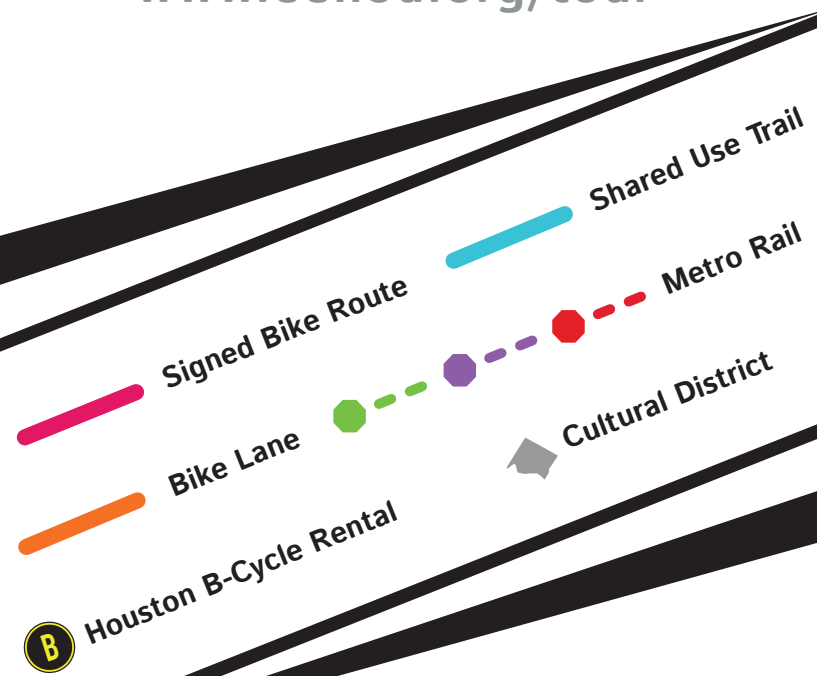

Explore EASTEND

www.eehou.org/tour

PARKS/OUTDOOR

FOR MORE PARKS VISIT: www.eehou.org/parks

	(IN MINUTES)	(IN MINUTES)
1 Guadalupe Plaza Park	0	0
2 Buffalo Bend Nature Park	77	22
3 Tony Marron Park	25	9
4 Navigation Esplanade	5	1
5 Settegast Park	15	5
6 Jenkins Garden	35	12
7 Mason Park	92	31
8 Eastwood Park	40	13
9 Bryan Street Pocket Park	38	12
10 Brown Foundation Bike Plaza	15	5
11 Hidalgo Park	65	20
12 Gus Wortham Golf Course	69	23
13 Market Square Park	26	9
14 Discovery Green	25	9

PUBLIC ART/MURALS

FOR MORE EAST END HOUSTON CULTURAL ASSETS VISIT: www.eehou.org/arte

	(IN MINUTES)	(IN MINUTES)
15 Navigation	11	4
16 Ventanas de Oportunidad	6	2
17 Frenetic Theater Murals	34	10
18 Nuestra Familia, Nuestra Comunidad	24	8
19 Harrisburg Underpass Gateway to the East End	15	6
20 East End: Birthplace of Houston	26	9
21 Voodoo Queen	26	9
22 Autoflora	35	12
23 Eastside Houston	51	18
24 Rebirth of Our Nationality	44	13
25 Harrisburg Plaza	64	20
26 Port Houston	89	25
27 Tejas (Hue Festival Mural)	62	19
28 No Olvides Tus Raices, Regalo de la Madre Tierra, Paz a las Americas	59	18

EXPLORE MORE

FOR EXTENDED LISTINGS OF:

- PARKS**
www.eehou.org/parks
- ART + MURALS**
www.eehou.org/arte
- HISTORIC SITES**
www.eehou.org/history
- EAT + DRINK**
www.eehou.org/eatdrink
- METRO SCHEDULE**
www.bit.ly/1UTfWzH