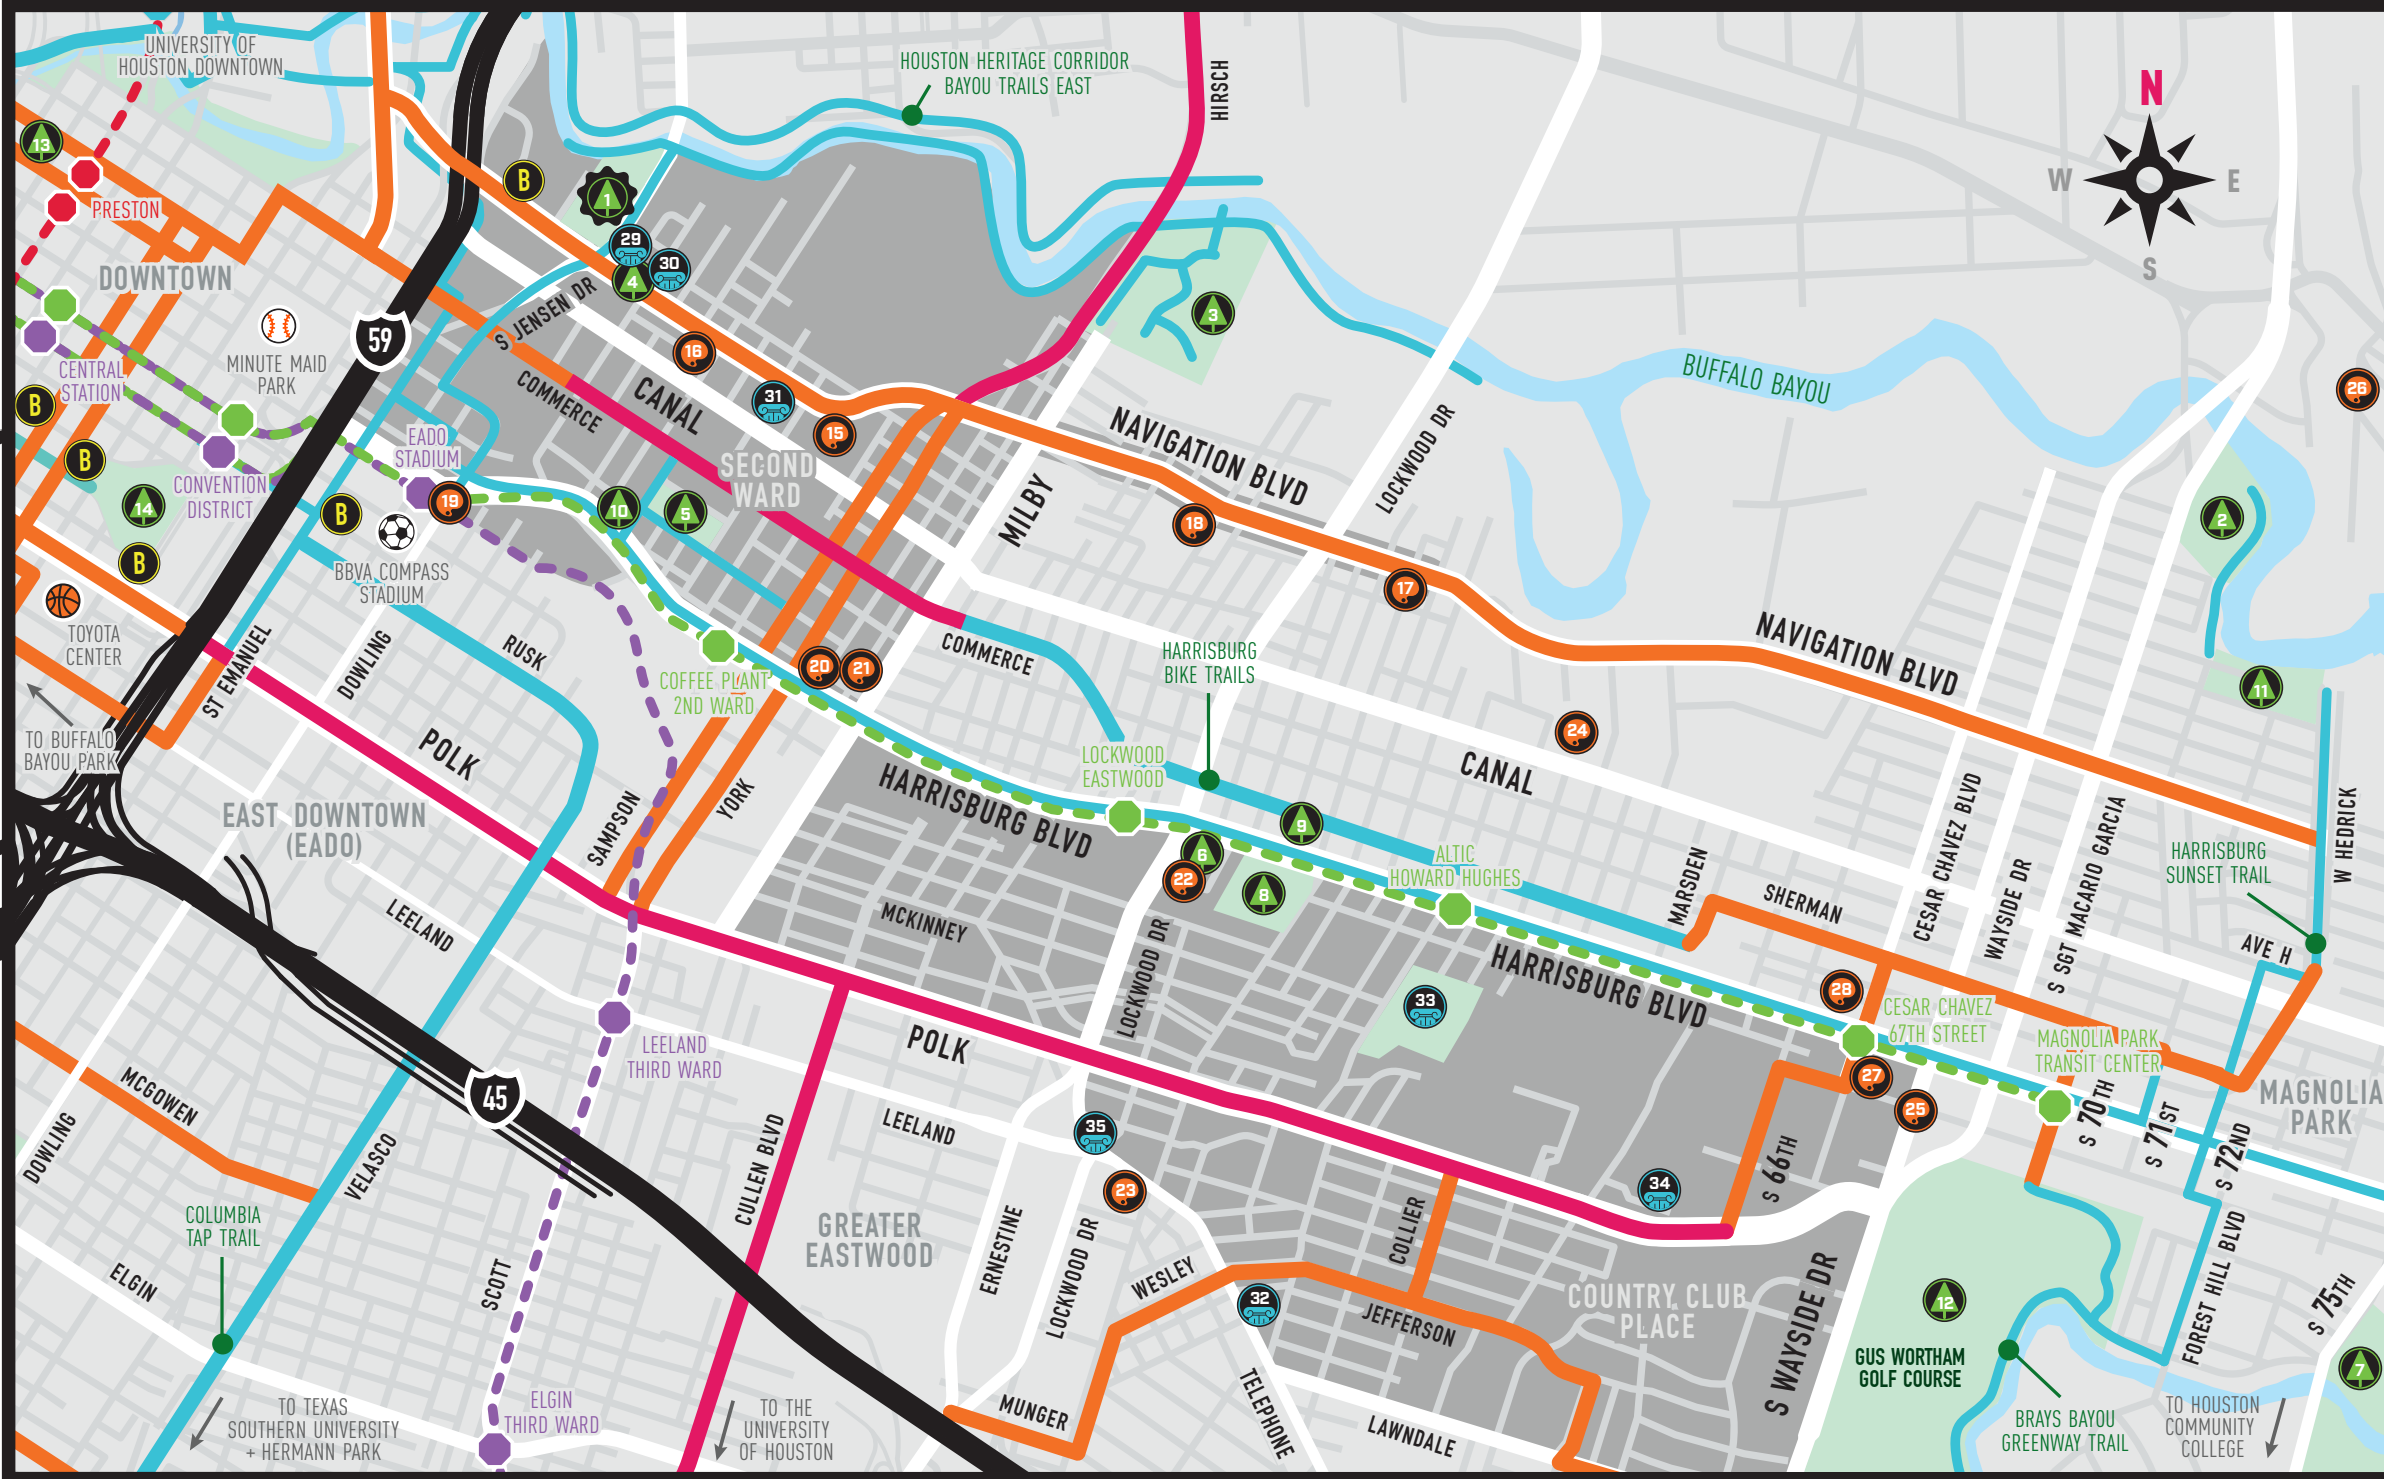

Explore EASTEND

www.eehou.org/tour

PARKS/OUTDOOR

FOR MORE PARKS VISIT: www.eehou.org/parks

	(IN MINUTES)	(IN MINUTES)
1 Guadalupe Plaza Park	0	0
2 Buffalo Bend Nature Park	77	22
3 Tony Marron Park	25	9
4 Navigation Esplanade	5	1
5 Settegast Park	15	5
6 Jenkins Garden	35	12
7 Mason Park	92	31
8 Eastwood Park	40	13
9 Bryan Street Pocket Park	38	12
10 Brown Foundation Bike Plaza	15	5
11 Hidalgo Park	65	20
12 Gus Wortham Golf Course	69	23
13 Market Square Park	26	9
14 Discovery Green	25	9

PUBLIC ART/MURALS

FOR MORE EAST END HOUSTON CULTURAL ASSETS VISIT: www.eehou.org/arte

	(IN MINUTES)	(IN MINUTES)
15 Navigation	11	4
16 Ventanas de Oportunidad	6	2
17 Frenetic Theater Murals	34	10
18 Nuestra Familia, Nuestra Comunidad	24	8
19 Harrisburg Underpass Gateway to the East End	15	6
20 East End: Birthplace of Houston	26	9
21 Voodoo Queen	26	9
22 Autoflora	35	12
23 Eastside Houston	51	18
24 Rebirth of Our Nationality	44	13
25 Harrisburg Plaza	64	20
26 Port Houston	89	25
27 Tejas (Hue Festival Mural)	62	19
28 No Olvides Tus Raices, Regalo de la Madre Tierra, Paz a las Americas	59	18

HISTORIC SITES

FOR MORE HISTORIC SITES VISIT: www.eehou.org/history

	(IN MINUTES)	(IN MINUTES)
29 Our Lady of Guadalupe Church	2	2
30 St Vincent's Cemetery	1	1
31 Morales Radio Hall	10	3
32 Historic Rufus Cage Elementary	57	20
33 Evergreen Cemetery	46	15
34 Dawson Lunnon Cemetery	64	19
35 Tiaquepaque Market	38	14

EXPLORE MORE

FOR EXTENDED LISTINGS OF:

- PARKS**
www.eehou.org/parks
- ART + MURALS**
www.eehou.org/arte
- HISTORIC SITES**
www.eehou.org/history
- EAT + DRINK**
www.eehou.org/eatdrink
- METRO SCHEDULE**
www.bit.ly/1UTfWzH